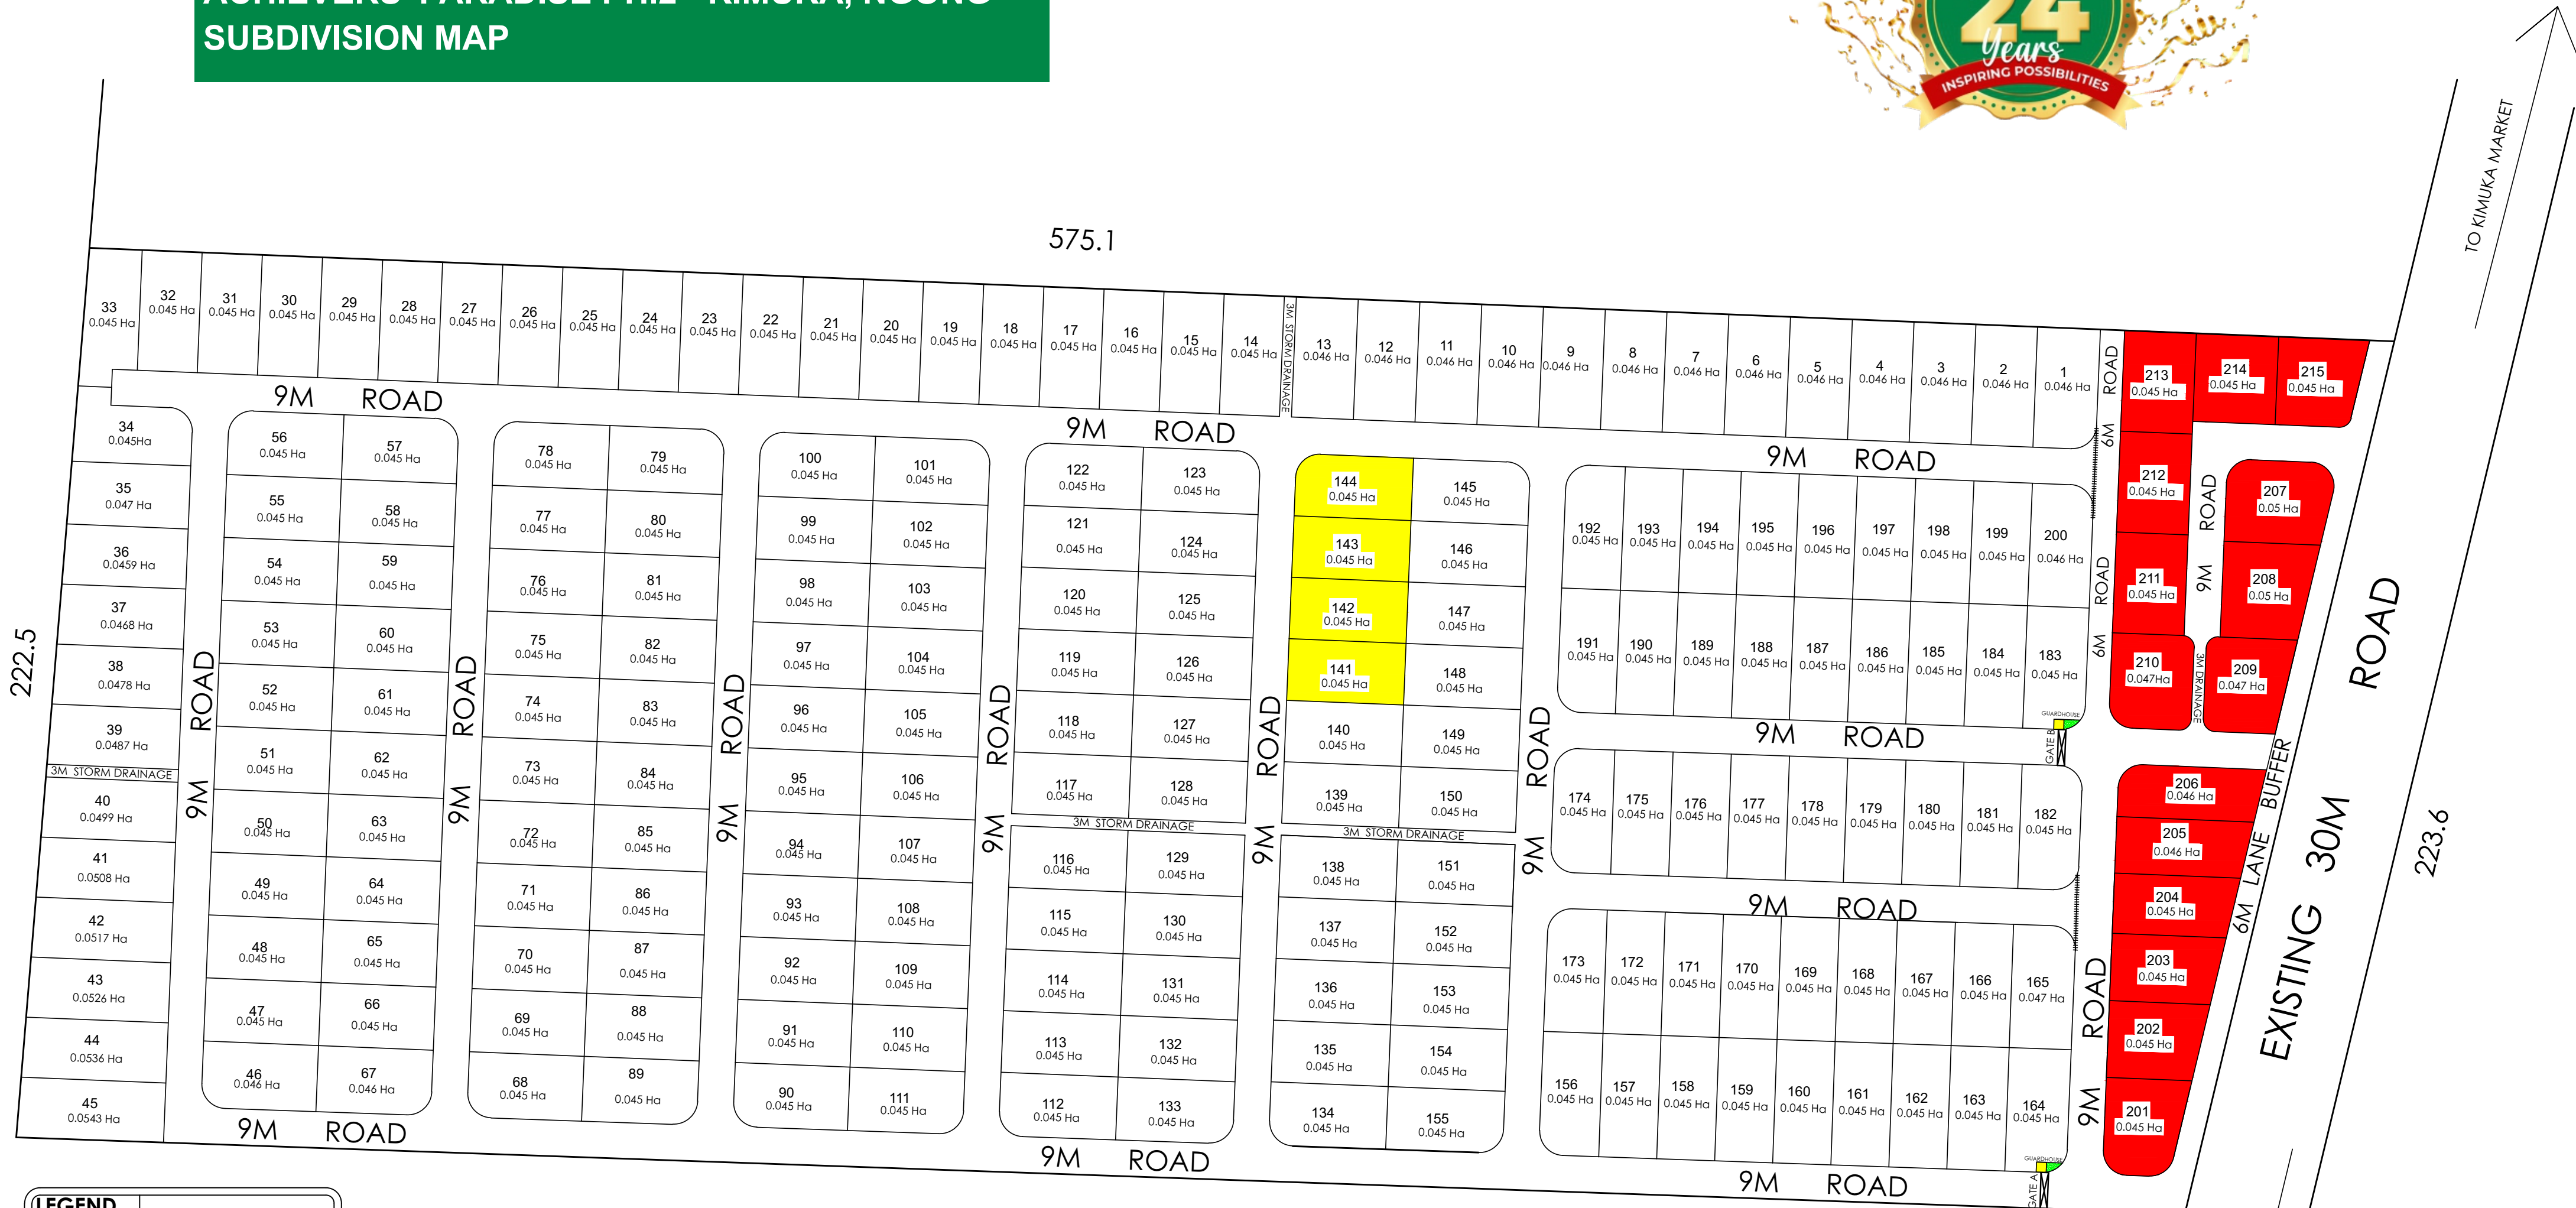

ACHIEVERS' PARADISE PH.2 - KIMUKA, NGONG SUBDIVISION MAP

LEGEND

- Public Purpose
- Commercial

541

TO KAJIADO WEST VOCATIONAL COLLEGE

TO KIMUKA MARKET

EXISTING 30M
6M LANE BUFFER